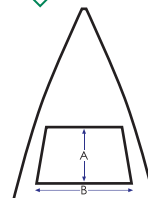

Product Details:

Canopy shape: Round
 Branding: Screen and UV printing
 Fabric: Premium weight polyester

Frame Details:

Rib length: 70cm (*automatic opening*)
 Rib material: Fibreglass in black only
 Pole: 12mm diameter
 Pole material: Fibreglass in black only

Size Details:

 Open - 118cm
 Length - 91cm
 Dimensions:
 A= 45cm
 B= 70cm
 C= 59cm
 Weight: 490g

Fabric Colours:

Metro stock products are available in a choice of two colourways:

Black canopy with black frame and handle.

Navy canopy with black frame and handle.

Handle Styles:

Black Curved Grip - is an elegant soft feel curved handle, featuring recessed automatic release.

Additional Information:

Lead-time: 2 weeks

Packing details:
 25pcs/carton
 Box size - 107cm x 24cms x 18cms
 Weight - 20kg

MOQ: 25 pieces

Print Size:

Panel:
 A= 150mm depth
 B= 250mm width