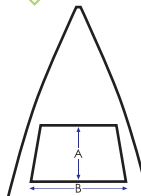

Rib material: Steel

Pole: 10mm diameter

Pole material: Chrome Steel

Size Details:

 Open - 94cm

 Length - 24cm

 Dimensions:
A= 37cm
B= 53cm
C= 46cm

 Weight: 270g

Additional Information:

Lead-time:

UK Production - 2 weeks

Far East Production - 8 weeks

Packing details:

50pcs/carton

Box size - 28cm x 28cm x 54cm

Weight - 14.5kg

MOQ:

UK Production - 25 pieces

Far East Production - 100 pieces

Print Size:

Panel:
A= 120mm depth (screen print)
or 80mm depth (uv print)
B= 200mm width

Sleeve:
150mm x 30mm